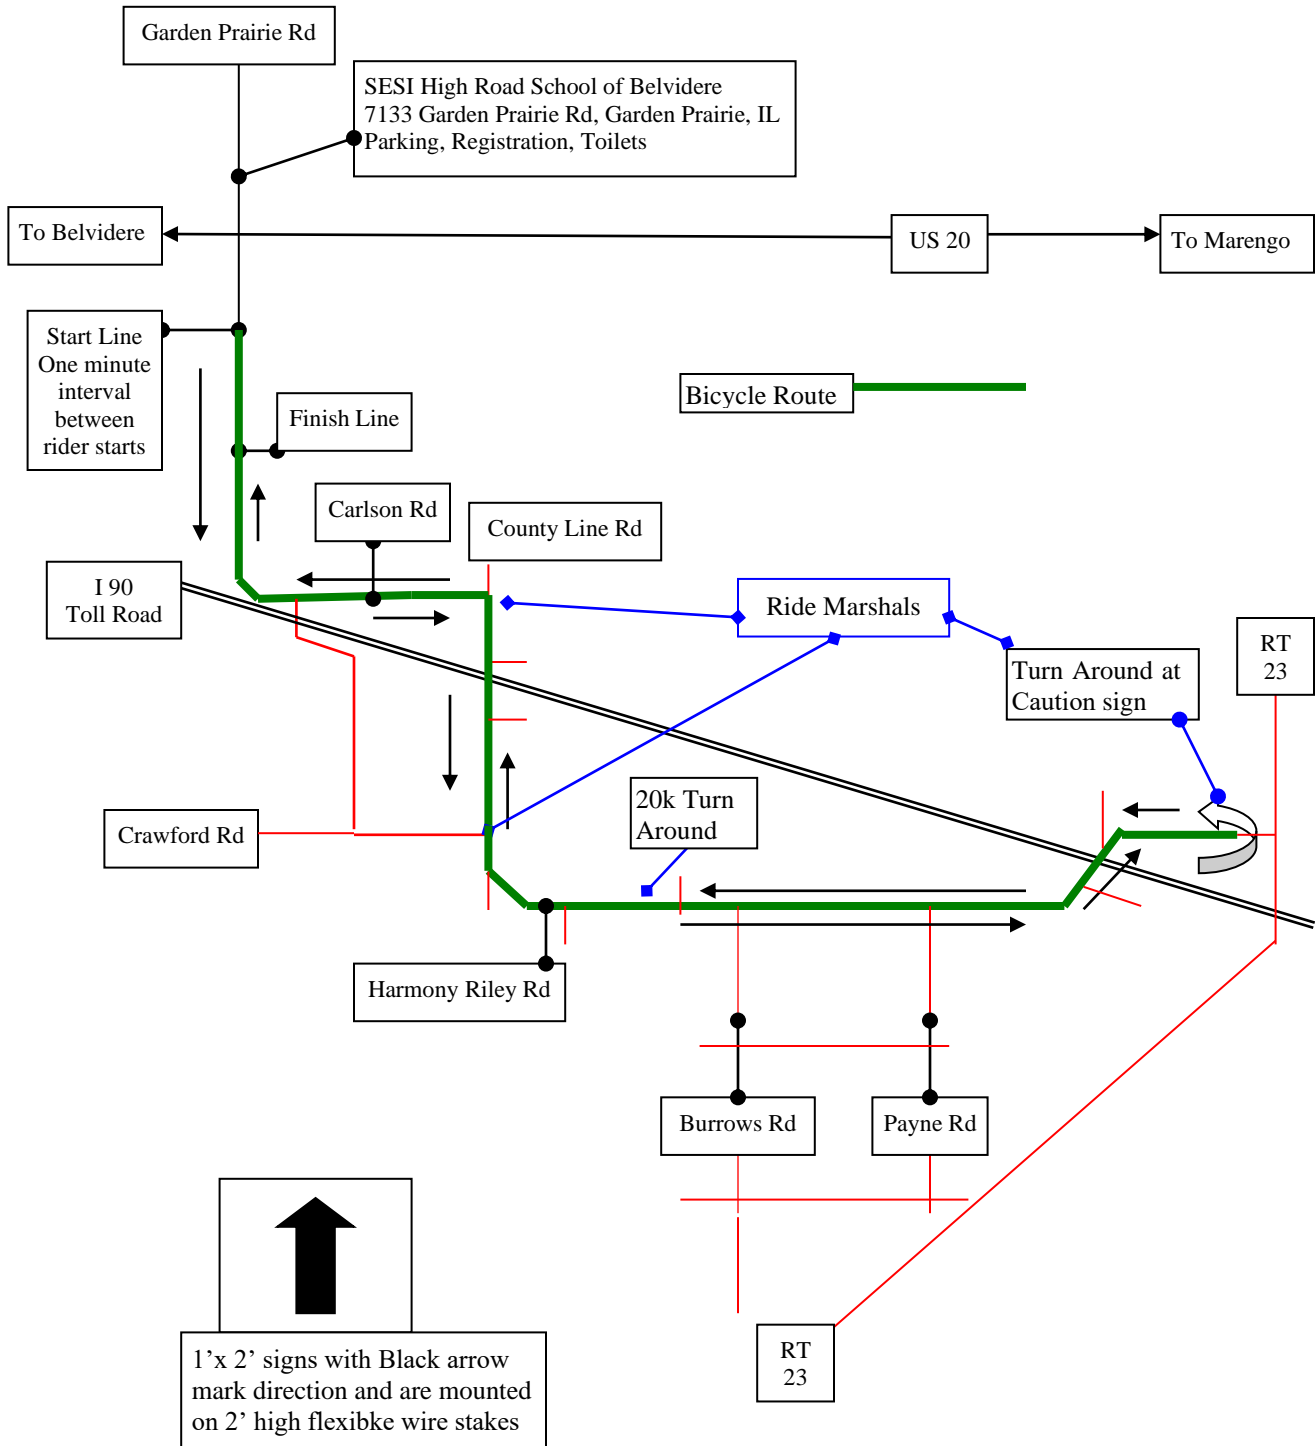

**Garden Prairie 30Km
Garden Prairie, IL Course
Saturday June 13, 2026
ABR Illinois Championship**

Two lane roads are open to vehicle traffic, ride on right side of right lane, no drafting, pass riders when safe, no pack riding.

North
Map not to scale
Distance Approximately 30K